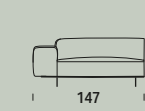

Art. 20

Divano 2 posti Midi
2-seater Midi sofa
Canapé 2 places Midi
2-Sitzer-Sofa Midi

Art. 03

Divano 3 posti Large
3-seater Large sofa
Canapé 3 places Large
3-Sitzer-Sofa Large

Art. 05

Divano 3 posti Big
3-seater Big sofa
Canapé 3 places Big
3-Sitzer-Sofa Big

Art. 07

Divano 3 posti Maxi
3-seater Maxi sofa
Canapé 3 places Maxi
3-Sitzer-Sofa Maxi

Art. SX SS - Art. DX SD

Laterale 2 posti Small SX-DX
2-seater Small side el. LH - RH
Canapé bât. 2 places Small GA - DR
Seitlich 2 Sitze Midi LI - RE

Art. SX GS - Art. DX GD

Laterale 2 posti Midi SX-DX
2-seater Midi side el. LH - RH
Canapé bât. 2 places Midi GA - DR
Seitlich 2 Sitze Midi LI - RE

Art. SX 3S - Art. DX 3D

Laterale 3 posti Large SX-DX
3-seater Large side el. LH - RH
Canapé bât. 3 places Large GA - DR
Seitlich 3 Sitze Large LI - RE