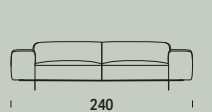

COMPLETAMENTE SFODERABILE / COMPLETELY REMOVABLE FABRIC / ENTIÈREMENT DÉHOUSSABLE / VOLLSTÄNDIG ENTFERNBAR

LIMITLESS

Art. 01

Poltrona Midi
Midi Armchair
Fauteuil Midi
Sesselversion Midi

Art. 02

Divano 2 posti Small
2-seater Small sofa
Canapé 2 places Small
2-Sitzer-Sofa Small

Art. 20

Divano 2 posti Midi
2-seater Midi sofa
Canapé 2 places Midi
2-Sitzer-Sofa Midi

Art. 03

Divano 3 posti Large
3-seater Large sofa
Canapé 3 places Large
3-Sitzer-Sofa Large

Art. 05

Divano 3 posti Big
3-seater Big sofa
Canapé 3 places Big
3-Sitzer-Sofa Big

Art. 07

Divano 3 posti Maxi
3-seater Maxi sofa
Canapé 3 places Maxi
3-Sitzer-Sofa Maxi

Art. SX SS - Art. DX SD

Laterale 2 posti Small SX-DX
2-seater Small side el. LH - RH
Canapé bât. 2 places Small GA - DR
Seitlich 2 Sitze Midi LI - RE

Art. SX GS - Art. DX GD

Laterale 2 posti Midi SX-DX
2-seater Midi side el. LH - RH
Canapé bât. 2 places Midi GA - DR
Seitlich 2 Sitze Midi LI - RE

Art. SX 3S - Art. DX 3D

Laterale 3 posti Large SX-DX
3-seater Large side el. LH - RH
Canapé bât. 3 places Large GA - DR
Seitlich 3 Sitze Large LI - RE